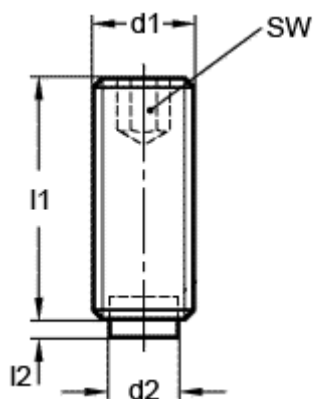

# Data Sheet

Article number: 20930663

Description: E+G Grub screw  
GN 913.3-M10-40-MS

## Measures

---

$d1 = M10$

$d2 = 8.0$

$l1 = 40$

$l2 = 2.0$

$SW = 5.0$